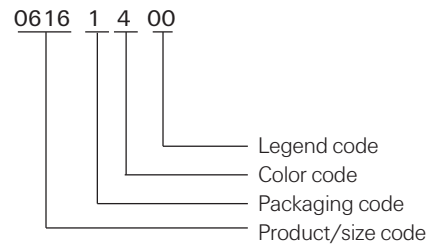

Part numbering system

OBSOLETE
NOT the LATEST
REVISION