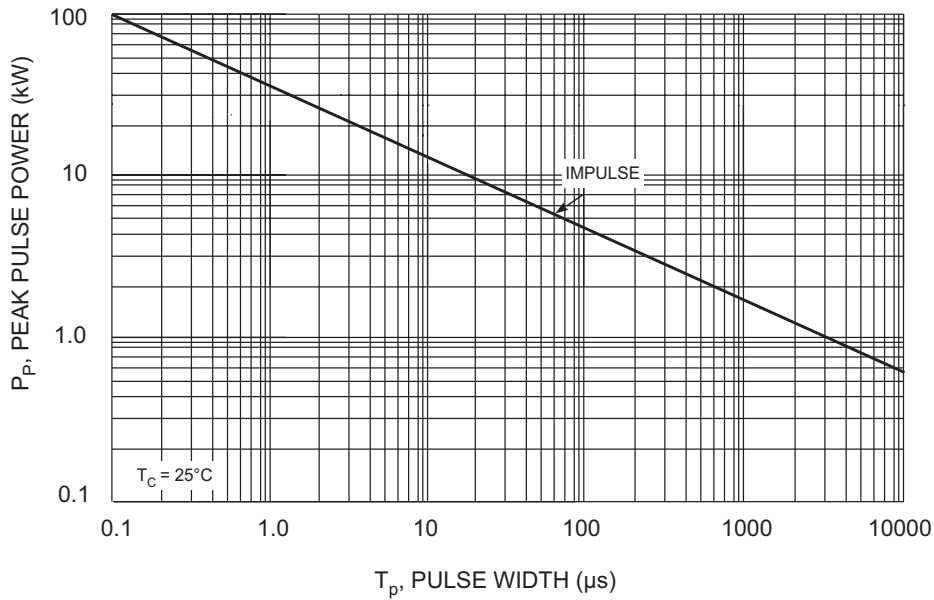

- Note: 1. Non-repetitive current pulse, per Figure 1 and derated above  $T_A = 25^\circ\text{C}$  per Figure 4.  
 2. Mounted on 40mm<sup>2</sup> copper pad.  
 3. 8.3ms single half sine-wave duty cycle = 4 pulses per minutes maximum.  
 4. Lead temperature at  $75^\circ\text{C} = T_L$ .  
 5. Peak pulse power waveform is 10/1000 $\mu\text{s}$ .

Fig. 1 Pulse Waveform

Fig. 2 Typical Junction Capacitance

Fig. 3 Pulse Rating Curve

Fig. 4 Pulse Derating Curve

Fig. 5, Steady State Power Derating