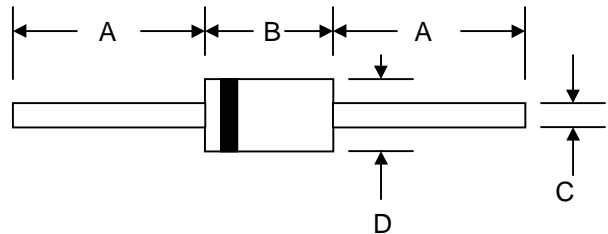

### Features

- Glass Passivated Die Construction
- 1500W Peak Pulse Power Dissipation
- 6.8V – 440V Standoff Voltage
- Uni- and Bi-Directional Versions Available
- Excellent Clamping Capability
- Fast Response Time
- Plastic Case Material has UL Flammability Classification Rating 94V-O

### Mechanical Data

- Case: JEDEC DO-201AE Molded Plastic
- Terminals: Axial Leads, Solderable per MIL-STD-202, Method 208
- Polarity: Cathode Band or Cathode Notch
- Marking:  
 Unidirectional – Device Code and Cathode Band  
 Bidirectional – Device Code Only
- Weight: 1.20 grams (approx.)

"C" Suffix Designates Bi-directional Devices  
 "A" Suffix Designates 5% Tolerance Devices  
 No Suffix Designates 10% Tolerance Devices

- Note: 1. Non-repetitive current pulse, per Figure 1 and derated above  $T_A = 25^\circ\text{C}$  per Figure 4.  
 2. Mounted on 40mm<sup>2</sup> copper pad.  
 3. 8.3ms single half sine-wave duty cycle = 4 pulses per minutes maximum.  
 4. Lead temperature at  $75^\circ\text{C} = T_L$ .  
 5. Peak pulse power waveform is 10/1000 $\mu\text{s}$ .