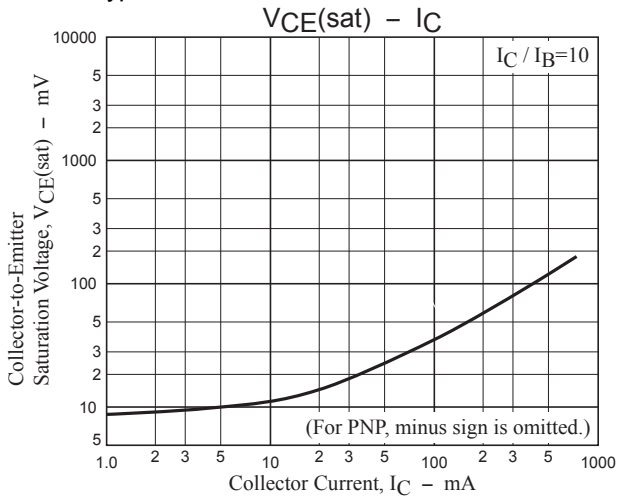

### NPN Transistors

### 2SD1048-HF

■ Typical Characteristics