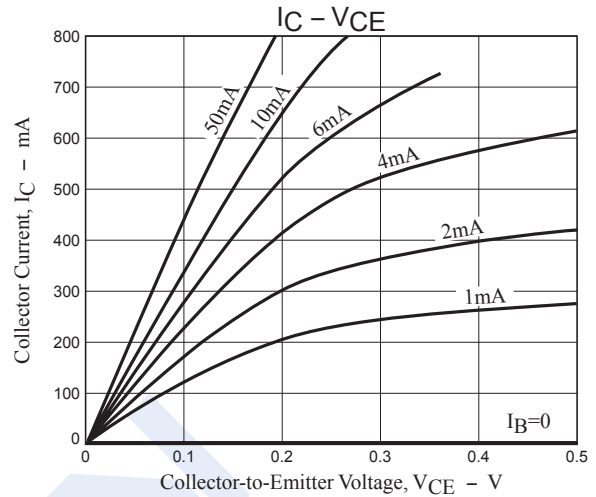

### NPN Transistors

### 2SD1048-HF

■ Typical Characteristics