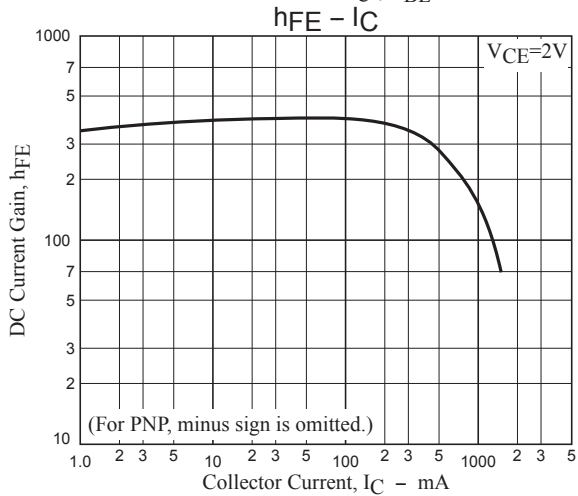

### NPN Transistors

### 2SD1048-HF

■ Typical Characteristics