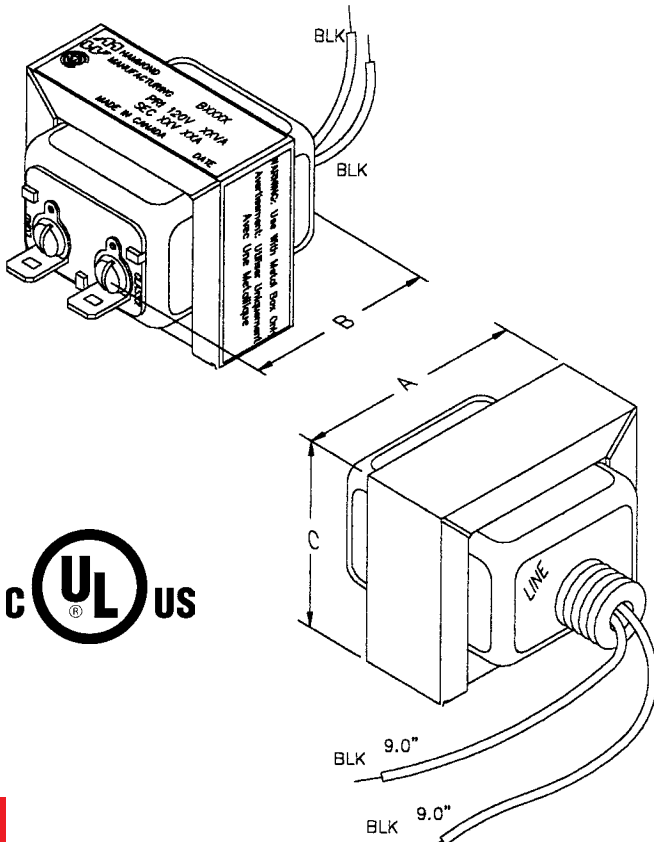

Energy Limiting (BA-BE Series)

CLASS 2 ENERGY LIMITING TRANSFORMERS

- Used in chimes, door bells, security systems, decorative lighting, furnaces, humidifiers, appliances, vending machines, intercom system type applications.
- Rugged, low noise, cool running design, indoor use only.
- Stripped wire input (primary) leads, screw terminal/quick fit tab terminal output (secondary).
- Nipple locknut mount for box installation, complete with locknut and mounting bracket (as shown below).
- Input leads are black, on 240V models 240V lead is red. All models are 60 Hz. - inherently limited - no fuses or circuit breakers.
- C UL & UL listed #E184371 - EXCEPT for part numbers BE2F & BE7G.
- CSA certified (#LR 3902 Class 2) energy limiting transformer. Complies with CSA standard C22.2 #66 part B

120 Volt Primary

Part No.	A.C. Input (Primary) V (RMS)	A.C. Output Secondary (RMS)		Power Rating VA	Note	Dimensions (Inches)		
		V	A			A	B	C
BA2DA	120	10	0.5	5	*	2.33	2.22	1.98
BC2DA	120	10	1.2	12	*	2.33	2.22	1.98
BC2F	120	16	0.75	12	*	2.33	2.22	1.98
BC2G	120	24	0.5	12	*	2.33	2.22	1.98
BD2E	120	12	1.67	20	*	2.33	2.34	1.98
BD2EE	120	14	1.43	20	*	2.33	2.34	1.98
BD2F	120	16	1.25	20	*	2.33	2.34	1.98
BD2FF	120	18	1.11	20	*	2.33	2.34	1.98
BD2G	120	24	0.833	20	*	2.33	2.34	1.98
BE2F	120	16.5	2.42	40	*	2.33	2.60	1.98
BE2G	120	24	1.67	40	*	2.33	2.60	1.98

Notes: * 105 degree temperature design

Other Primary Voltages

Part No.	A.C. Input (Primary) V (RMS)	A.C. Output Secondary (RMS)		Power Rating VA	Note	Dimensions (Inches)		
		V	A			A	B	C
BD5F	240	16	1.25	20	*	2.33	2.34	1.98
BD5G	240	24	0.83	20	*	2.33	2.34	1.98
BE5G	240	24	1.67	40	*	2.33	2.60	1.98
BE5DG	208/240	24	1.67	40	*	2.33	2.60	1.98
BE7G	347	24	1.67	40	-	2.33	2.60	1.98