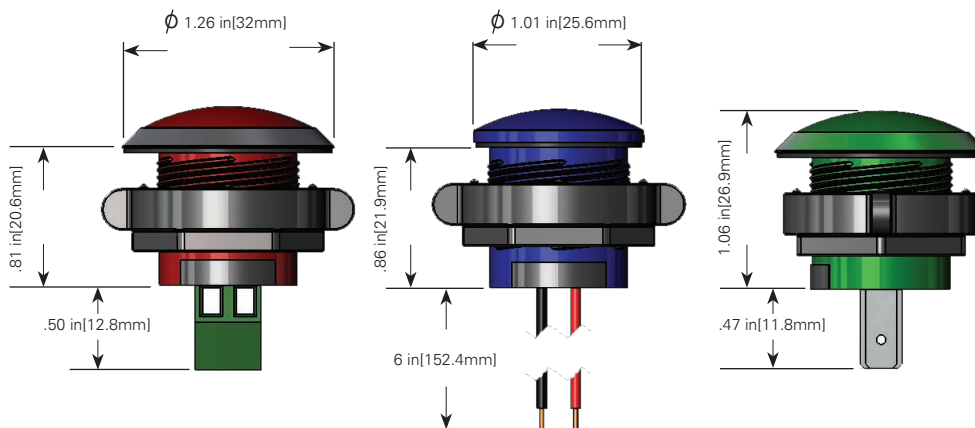

Key features

- designed for extreme harsh and outdoor environments
- variety of connection options for fast, easy installation
- built-in LED can be used with 5, 12 or 24 volt D/C circuits
- fast pitch threads ease assembly, requiring only 1 turn
- special nut assembles by finger, or with 1" hextool
- direct sunlight visibility
- wide angle viewable
- resistant to shock and vibration
- custom LEDs and lens colors available
- optional bezel available in many colors
- moisture sealed, IP 67/NEMA 6P rated
- RoHS compliant

Product dimensions

Indicator Assemblies

Bezels

Product specifications

LED output	
LED color**	typ intensity, mcd
red	1300-1900
green	700-1400
white	1300-1700
blue	200-280
yellow	80-200

Materials	
body	polycarbonate, UL 94-V2
retaining nut	PBT/glass filled, UL 94-V0
wire	22 AWG 1007/1569
moisture seal	EPDM
bezel- plastic	ABS, UL 94-HB
bezel- metal	aluminum alloy

Installation specification	
mounting hole	.855-.910" (21.7-23.1mm)
panel thickness	Up to .300" (7.6mm)

Operating parameters	
operating temperature	-40°F (-40°C) to 176°F (80°C)
current	20mA

Ordering data

Termination Style	
X=	termination style
B	screw block
T	quick disconnect/ terminals
W	wire leads

*Body color to match
LED color

***Optional bezel: BZL 722-X**

Bezel size = 22mm

*Sold Separately

Bezel Color	
X=	color
0	black
2	red
4	yellow
5	green
6	blue
9	white
A	actual aluminum
B	brushed aluminum
C	chrome