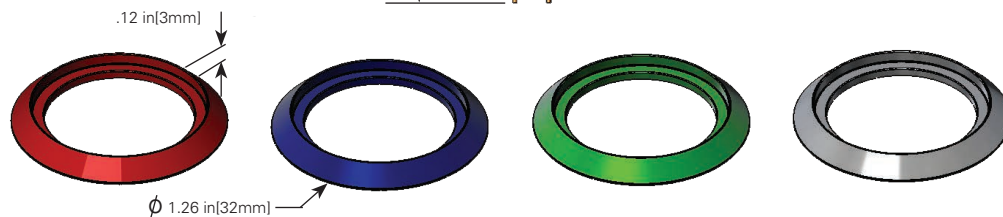

22mm TuffLED™ Panel Mount Indicator

Ruggedized CNX 722 Series with built-in LED offers fast, easy installation in harsh environments

Applications

- control cabinets
- instrument panels
- disinfection and sterilization environments
- transportation dashboards
- switch stations
- safety applications
- outdoor signage
- aircraft and military
- industrial machinery
- vending and gaming machines

Key features

- designed for extreme harsh and outdoor environments
- variety of connection options for fast, easy installation
- built-in LED can be used with 5, 12 or 24 volt D/C circuits
- fast pitch threads ease assembly, requiring only 1 turn
- special nut assembles by finger, or with 1" hextool
- direct sunlight visibility
- wide angle viewable
- resistant to shock and vibration
- custom LEDs and lens colors available
- optional bezel available in many colors
- moisture sealed, IP 67/NEMA 6P rated
- RoHS compliant

Product dimensions

Indicator Assemblies

Bezels

Product specifications

LED output	
LED color**	typ intensity, mcd
red	1300-1900
green	700-1400
white	1300-1700
blue	200-280
yellow	80-200

Materials	
body	polycarbonate, UL 94-V2
retaining nut	PBT/glass filled, UL 94-V0
wire	22 AWG 1007/1569
moisture seal	EPDM
bezel- plastic	ABS, UL 94-HB
bezel- metal	aluminum alloy

Termination Style	
X=	termination style
B	screw block
T	quick disconnect/ terminals
W	wire leads

*Body color to match
LED color

***Optional bezel: BZL 722-X**

Bezel size = 22mm

*Sold Separately

Bezel Color	
X=	color
0	black
2	red
4	yellow
5	green
6	blue
9	white
A	actual aluminum
B	brushed aluminum
C	chrome