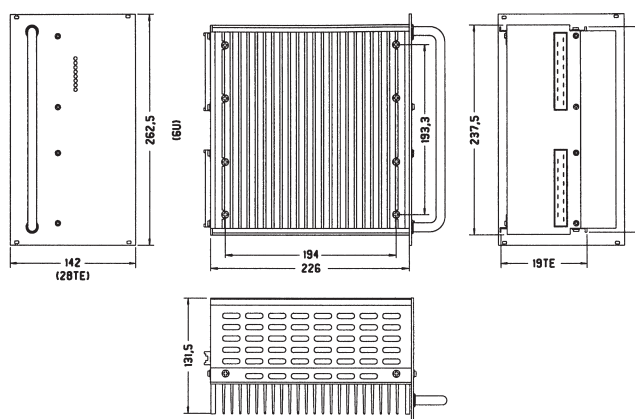

Technical Illustrations C3700

Note:

1) Input by external PFC module also suitable
2) External fan recommended
3) Suited for wall-mount, alternatives upon request