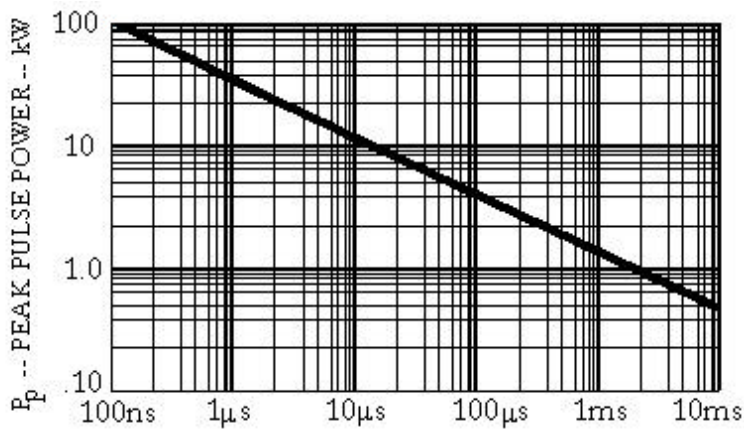

PAD SIZE & CIRCUIT

UNIDIRECTIONAL ALL DIMENSIONS NOMINAL

FLIP CHIP DIMENSIONS

PEAK PULSE POWER Vs PULSE TIME

POWER DERATING

CHF1.5KE6.8 thru CHF1.5KE400CA

ELECTRICAL Characteristics @ 25°C Unless otherwise specified