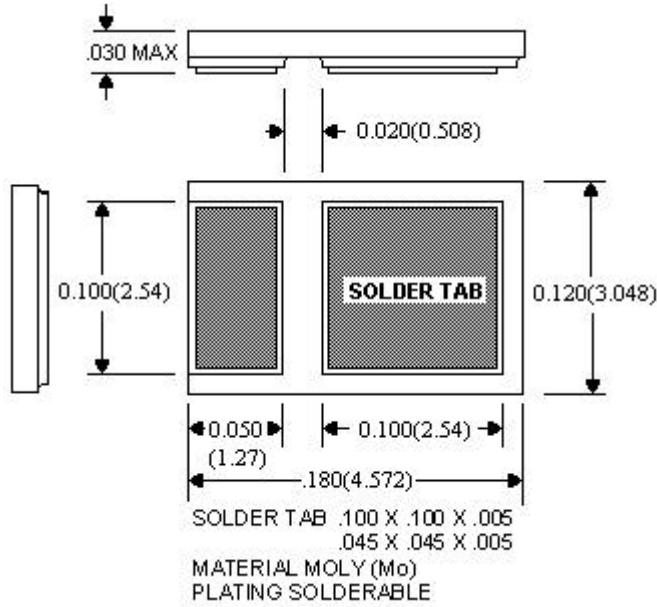

MECHANICAL

- Weight: 0.3 grams (approximate)
- Cathode mark on top side
- Metallization Cr - Ag - Au (Both Sides)

PACKAGING

- Waffle package
- 50 pieces per pack (STANDARD)

BIDIRECTIONAL ALL DIMENSIONS NOMINAL

PAD SIZE & CIRCUIT

UNIDIRECTIONAL ALL DIMENSIONS NOMINAL

FLIP CHIP DIMENSIONS

PEAK PULSE POWER Vs PULSE TIME

POWER DERATING

CHF1.5KE6.8 thru CHF1.5KE400CA

ELECTRICAL Characteristics @ 25°C Unless otherwise specified