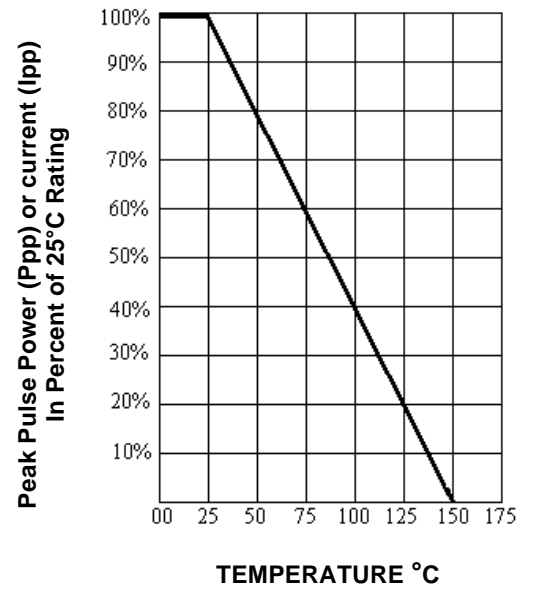

PAD SIZE & CIRCUIT

UNIDIRECTIONAL ALL DIMENSIONS NOMINAL

FLIP CHIP DIMENSIONS

PEAK PULSE POWER Vs PULSE TIME

POWER DERATING

CHF1.5KE6.8 thru CHF1.5KE400CA

ELECTRICAL Characteristics @ 25°C Unless otherwise specified