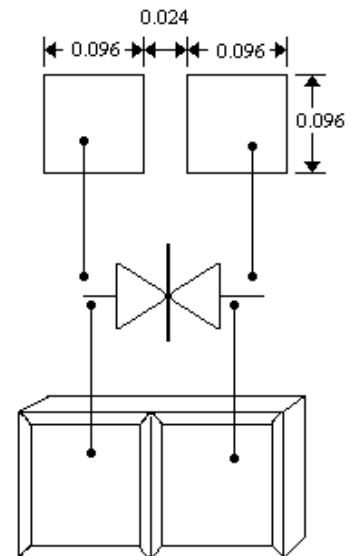

MAXIMUM RATINGS MECHANICAL

- Max Junction Temperature: 175°C
- Storage Temperature: -55°C to +175°C
- Flip Chip Peak Pulse Power: 1500 Watts (10/1000 μ s)
- Maximum non-repetitive peak power 1500 Watts (10/1000 μ s)
- Total continuous power dissipation @ $T_{lead} = 75^{\circ}C$ 2.5 W
- Turn-on time (theoretical) unidirectional 1×10^{-12}
- Turn-on time (theoretical) bidirectional 1×10^{-9}

MECHANICAL

- Weight: 0.3 grams (approximate)
- Cathode mark on top side
- Metallization Cr - Ag - Au (Both Sides)

PACKAGING

- Waffle package
- 50 pieces per pack (STANDARD)

BIDIRECTIONAL ALL DIMENSIONS NOMINAL

PAD SIZE & CIRCUIT

UNIDIRECTIONAL ALL DIMENSIONS NOMINAL

FLIP CHIP DIMENSIONS

PEAK PULSE POWER Vs PULSE TIME

POWER DERATING

CHF1.5KE6.8 thru CHF1.5KE400CA

ELECTRICAL Characteristics @ 25°C Unless otherwise specified