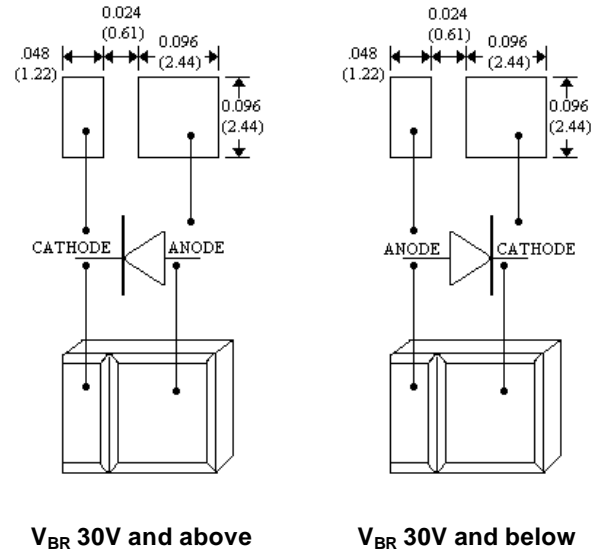

MAXIMUM RATINGS MECHANICAL

- Max Junction Temperature: 175°C
- Storage Temperature: -55°C to +175°C
- Flip Chip Peak Pulse Power: 1500 Watts (10/1000 μ s)
- Maximum non-repetitive peak power 1500 Watts (10/1000 μ s)
- Total continuous power dissipation @ $T_{lead} = 75^{\circ}C$ 2.5 W
- Turn-on time (theoretical) unidirectional 1×10^{-12}
- Turn-on time (theoretical) bidirectional 1×10^{-9}

MECHANICAL

- Weight: 0.3 grams (approximate)
- Cathode mark on top side
- Metallization Cr - Ag - Au (Both Sides)

PACKAGING

- Waffle package
- 50 pieces per pack (STANDARD)

BIDIRECTIONAL ALL DIMENSIONS NOMINAL

PAD SIZE & CIRCUIT

UNIDIRECTIONAL ALL DIMENSIONS NOMINAL

FLIP CHIP DIMENSIONS

PEAK PULSE POWER Vs PULSE TIME

POWER DERATING

CHF1.5KE6.8 thru CHF1.5KE400CA

ELECTRICAL Characteristics @ 25°C Unless otherwise specified