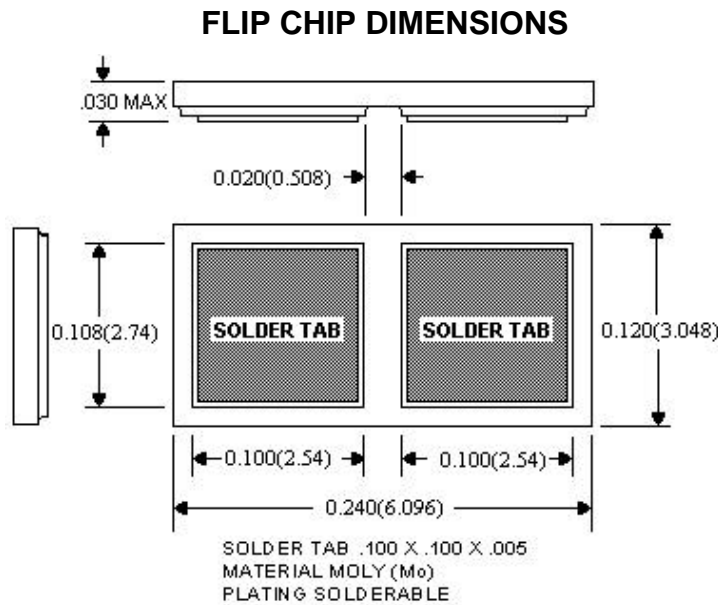

MAXIMUM RATINGS MECHANICAL

- Max Junction Temperature: 175°C
- Storage Temperature: -55°C to +175°C
- Flip Chip Peak Pulse Power: 1500 Watts (10/1000 μ s)
- Maximum non-repetitive peak power 1500 Watts (10/1000 μ s)
- Total continuous power dissipation @ $T_{lead} = 75^{\circ}C$ 2.5 W
- Turn-on time (theoretical) unidirectional 1×10^{-12}
- Turn-on time (theoretical) bidirectional 1×10^{-9}

MECHANICAL

- Weight: 0.3 grams (approximate)
- Cathode mark on top side
- Metallization Cr - Ag - Au (Both Sides)

PACKAGING

- Waffle package
- 50 pieces per pack (STANDARD)

BIDIRECTIONAL ALL DIMENSIONS NOMINAL

PAD SIZE & CIRCUIT

UNIDIRECTIONAL ALL DIMENSIONS NOMINAL

FLIP CHIP DIMENSIONS

PEAK PULSE POWER Vs PULSE TIME

POWER DERATING

CHF1.5KE6.8 thru CHF1.5KE400CA

ELECTRICAL Characteristics @ 25°C Unless otherwise specified