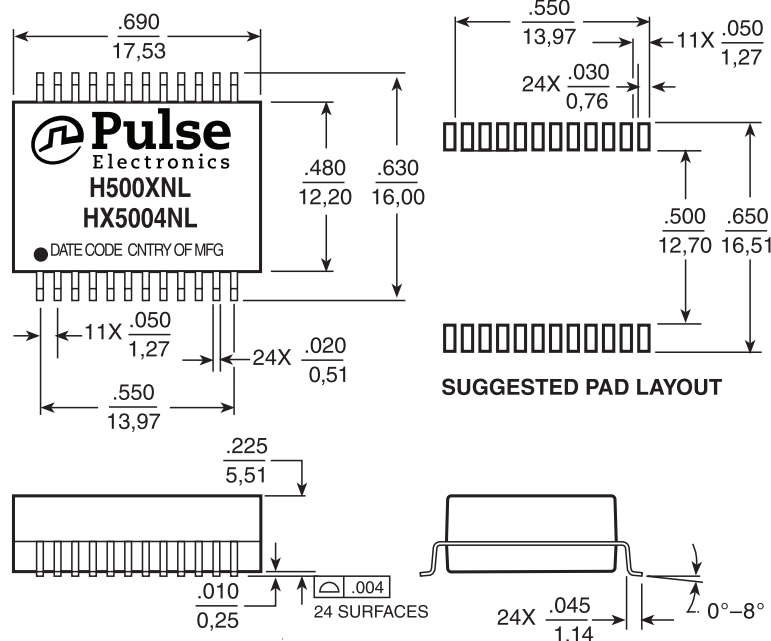

1000BASE-T Magnetics Module

Designed to Support 1:1 Turns Ratio Transceivers

- RoHS peak reflow temperature rating 245°C
- Meets IEEE 802.3 specification

Electrical Specifications @ 25°C - Operating Temperature 0°C to 70°C

RoHS Compliant Part Number ²	Number of Ports	Insertion Loss (dB MAX)	Return Loss (dB MIN)					Differential to Common Mode Rejection (dB MIN)			Crosstalk (dB MIN)			Hipot (Vrms)
			1-100 MHz	1-30MHz	40 MHz	50 MHz	60-80 MHz	100 MHz	30 MHz	60 MHz	100 MHz	30 MHz	60 MHz	
H5004NL ^{3d}	1	1	-18	-18	-16	-12	-10	-43	-37	-33	-43	-37	-33	1500
HX5004NL ^{1,3d}	1	1	-18	-18	-16	-12	-10	-43	-37	-33	-43	-37	-33	1500
H5007NL ^{3d}	1	1	-18	-18	-16	-12	-10	-43	-37	-33	-43	-37	-33	1500

Notes:

- HX = extended temperature version -40°C to +85°C
- For Tape & Reel packaging, add a "T" suffix at the end of the part number, e.g. H5007NLT.
- MSL = Moisture Sensitivity Level: a = 1, b = 2, c = 3, d = 4

Mechanical

H5004NL, HX5004NL, H5007NL

Dimensions: $\frac{\text{Inches}}{\text{mm}}$
 Unless otherwise specified, all tolerances are $\pm \frac{.010}{0,25}$

Weight 1.6 grams
 Tape & Reel 300
 Tube 25

1000BASE-T Magnetics Module