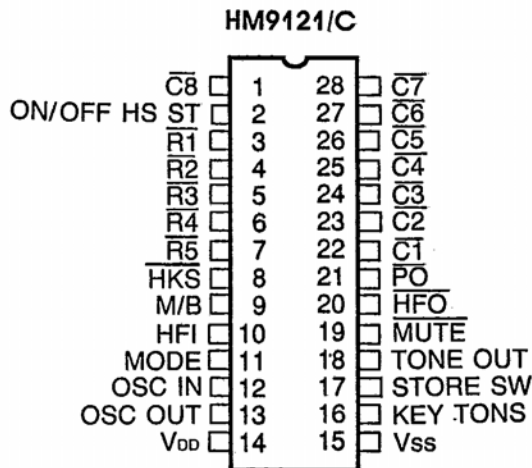

HM9121/C TONE/PULSE SWITCHABLE & 20 MEMORIES DIALER WITH HANDFREE CONTROL & PAGE FUNCTION

Features

- 20 numbers x 16 digits repertory memory.
- Provides HANDFREE control circuit to implement ON Hook dialing or speak phone control function
- Provides PAGE key for selecting 20 memories by 10 memories key.
- 10pps/20pps/TONE selectable by MODE pin.
- M/B pin selectable type.

	M/B	Flash	M/B rate
HM9121	V _{SS}	600ms	40 : 60
	V _{DD}	100ms	33 : 66
HM9121C	V _{SS}	100ms	40 : 60
	V _{DD}	600ms	33 : 66

Pin Assignment

Keyboard Scheme

	C1	C2	C3	C4	C5	C6	C7	C8
R0		PAGE	CD	P→T	M ₁	M ₆	M ₁₁	M ₁₆
R1	1	2	3	FLASH	M ₂	M ₇	M ₁₂	M ₁₇
R2	4	5	6		M ₃	M ₈	M ₁₃	M ₁₈
R3	7	8	9	STORE	M ₄	M ₉	M ₁₄	M ₁₉
R4	*	0	#	RD/P	M ₅	M ₁₀	M ₁₅	M ₂₀

CD: Call Disconnect.