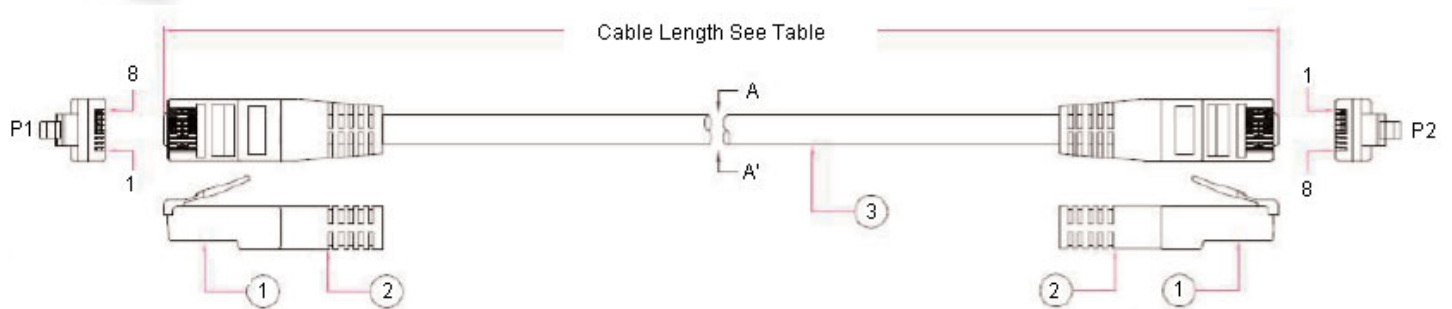

Patch Lead - CAT 5E

Wiring		
P1		P2
1	Orange	1
2	White-Orange	2
3	Green	3
6	White-Green	6
5	Blue	5
4	White-Blue	4
7	Brown	7
8	White-Brown	8

Dimensions : Millimetres

Electrical Test

100% open short and miss wire test

Specifications Table

Item	Parts Name	Description
1	8P8C Plug	8P8Cplug, pin gold plated
2	Moulding	45P PVC
3	CAT5E Cable	(7/0.18 mm bare copper + HD-PE) × 4P Jacket : PVC colour Outer diameter : $\varnothing 5.5 \pm 0.2$ mm Marking : RW system cable TP CATSE 4 pairs 24 AWG stranded TIA / EUA568 100 MHz

Patch Lead - CAT 5E

Cable Length	Cable and Moulding Colours
200 ±5 mm	-
500 ±5 mm	Black
1,000 ±10 mm	Blue
2,000 ±20 mm	Green
3,000 ±30 mm	Grey
4,000 ±40 mm	Pink
5,000 ±50 mm	Red
6,000 ±60 mm	Violet
7,000 ±70 mm	White
10,000 ±100 mm	Yellow
15,000 ±150 mm	-
20,000 ±200 mm	-

Part Number Table

Description	Part Number
Patch Lead, CAT 5E, 0.5 m White	PS11001
Patch Lead, CAT 5E, 1 m White	PS11002
Patch Lead, CAT 5E, 2 m White	PS11003
Patch Lead, CAT 5E, 3 m White	PS11004
Patch Lead, CAT 5E, 5 m White	PS11005
Patch Lead, CAT 5E, 10 m White	PS11006
Patch Lead, CAT 5E, 0.5 m Blue	PS11007
Patch Lead, CAT 5E, 1 m Blue	PS11008
Patch Lead, CAT 5E, 2 m Blue	PS11009
Patch Lead, CAT 5E, 3 m Blue	PS11010
Patch Lead, CAT 5E, 4 m Blue	PS11011
Patch Lead, CAT 5E, 5 m Blue	PS11012
Patch Lead, CAT 5E, 6 m Blue	PS11013
Patch Lead, CAT 5E, 7 m Blue	PS11014
Patch Lead, CAT 5E, 10 m Blue	PS11015
Patch Lead, CAT 5E, 15 m Blue	PS11016
Patch Lead, CAT 5E, 20 m Blue	PS11017
Patch Lead, CAT 5E, 0.5 m Green	PS11018
Patch Lead, CAT 5E, 1 m Green	PS11019
Patch Lead, CAT 5E, 2 m Green	PS11020