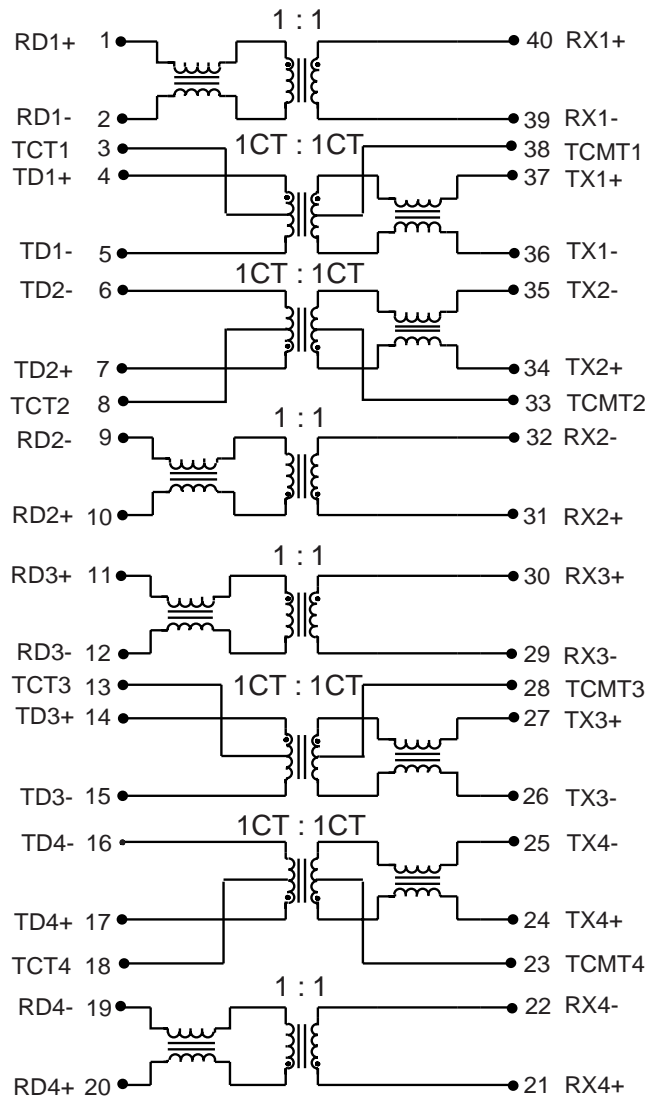

S558-5999-Z3 (Quad Port Dual Stack RJ-45)