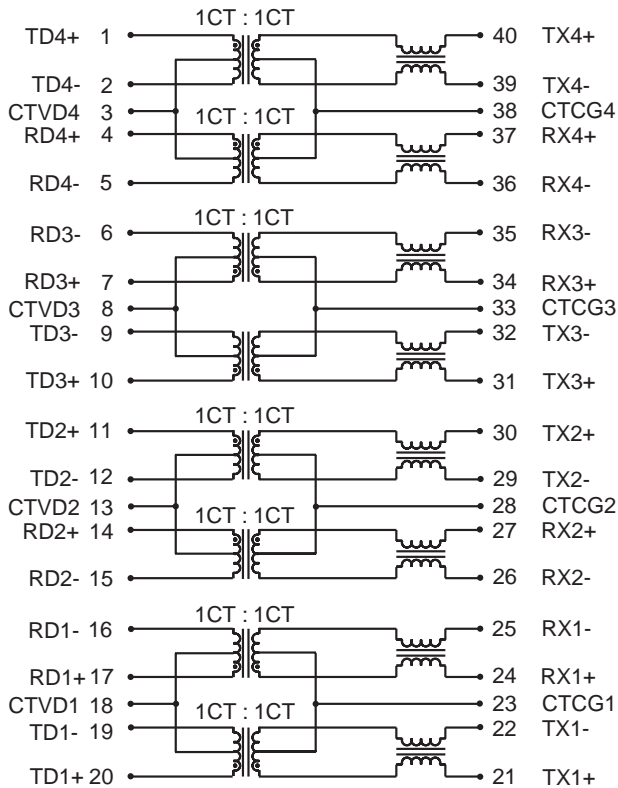

LM00414

SCHEMATIC

S558-5999-AA