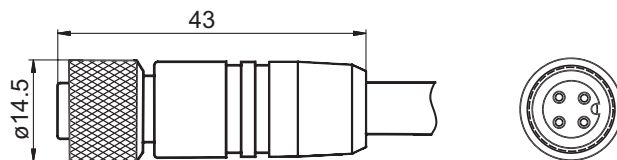

### Dimensions

### Part number

Z 180.003	Female connector M12, 5-pin, 2 m cable
Z 180.005	Female connector M12, 5-pin, 5 m cable
Z 180.007	Female connector M12, 5-pin, 10 m cable